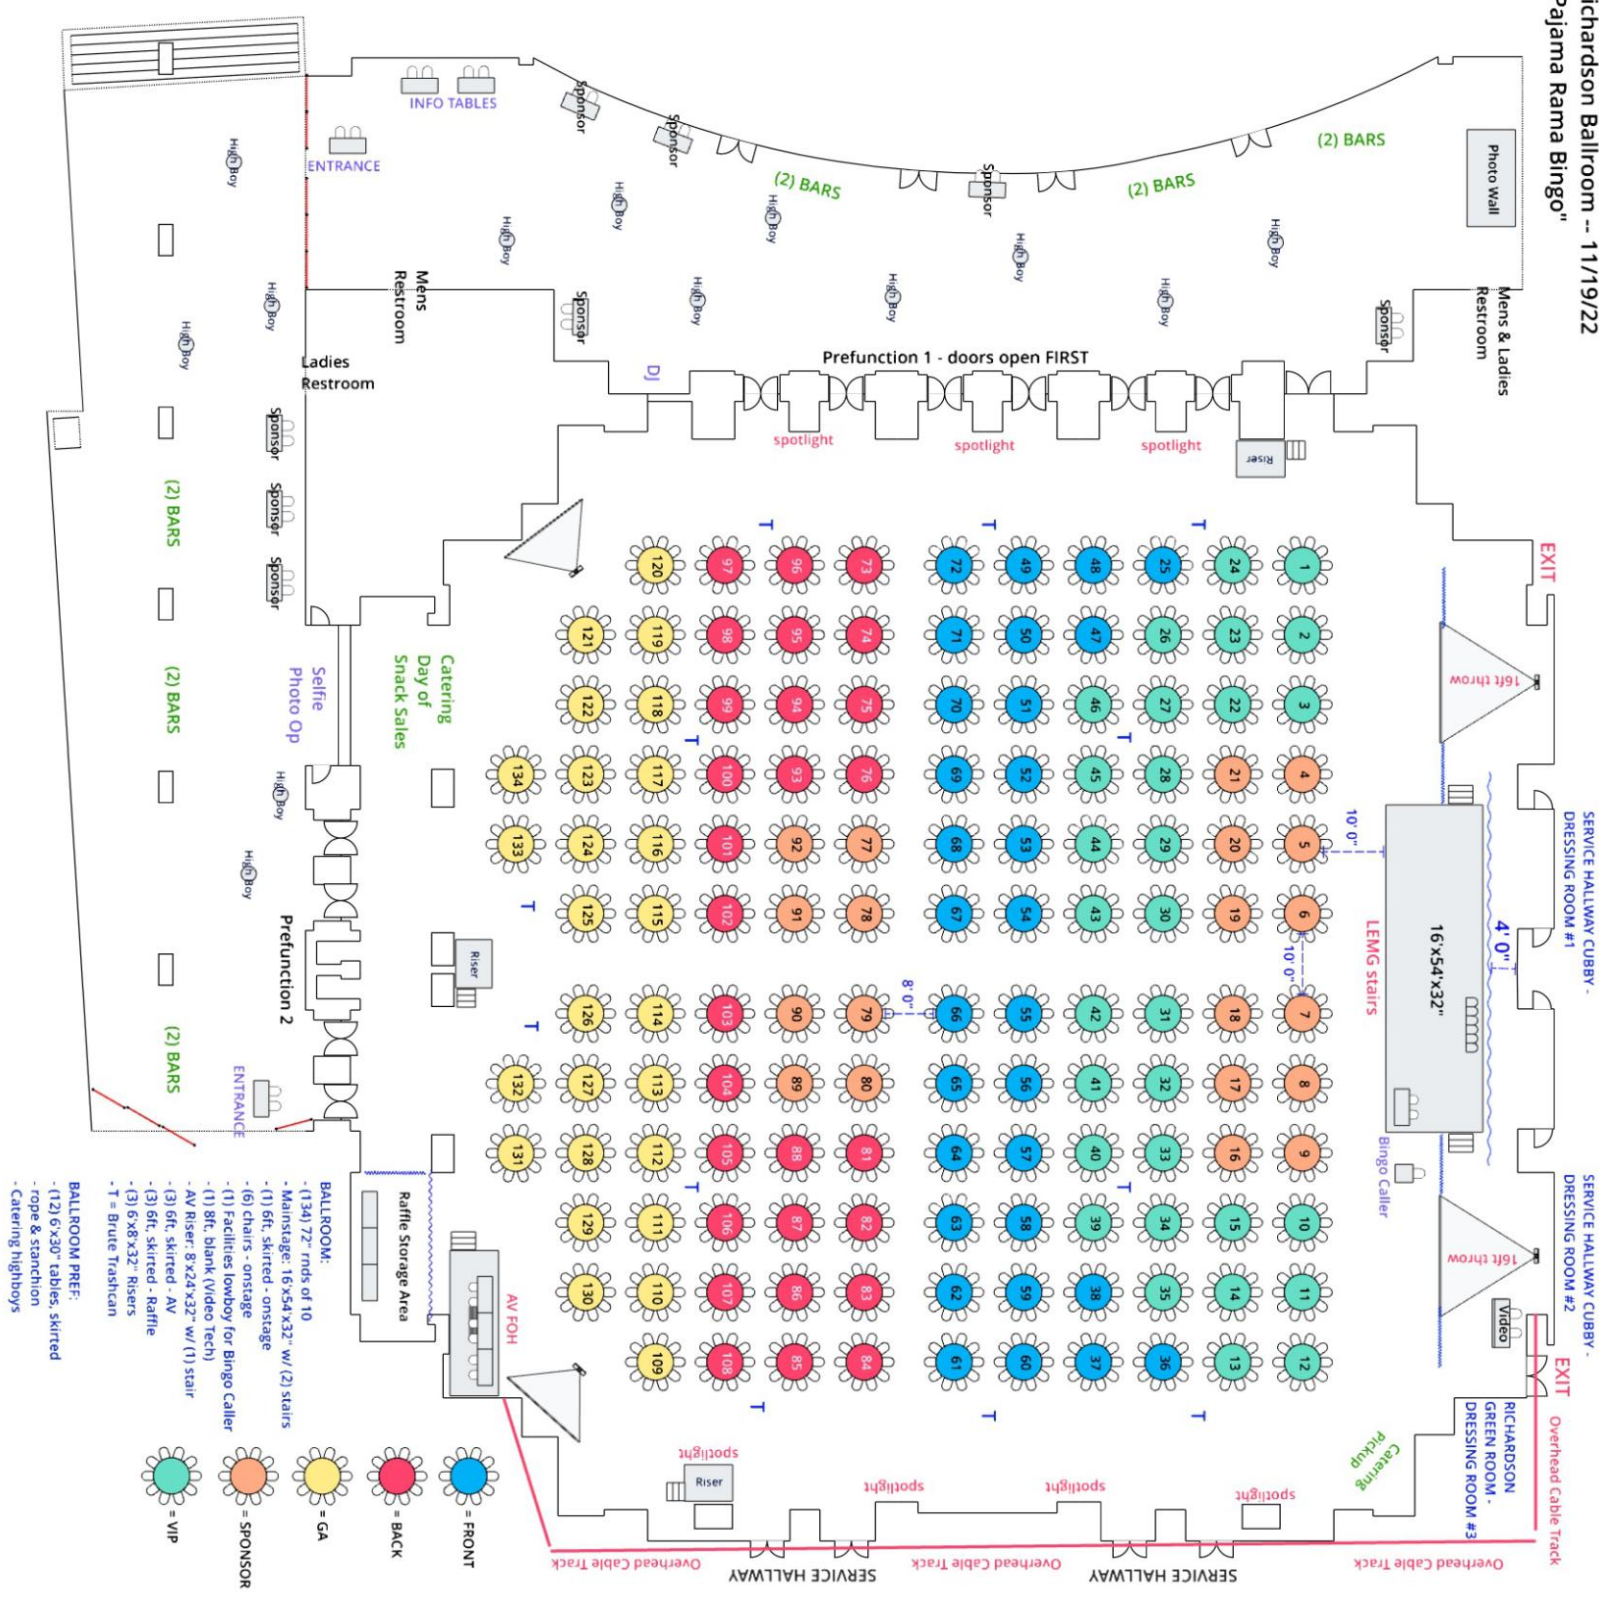

Richardson Ballroom -- 11/19/22
 "Pajama Rama Bingo"

- BALLROOM PREF:**
- (12) 6'x30" tables, skirred
 - rope & stanchion
 - Catering highboys
- LEGEND:**
- Blue circle = FRONT
 - Red circle = BACK
 - Yellow circle = GA
 - Green circle = SPONSOR
 - Light green circle = VIP
 - T = Brute Trashcan

20 Feet