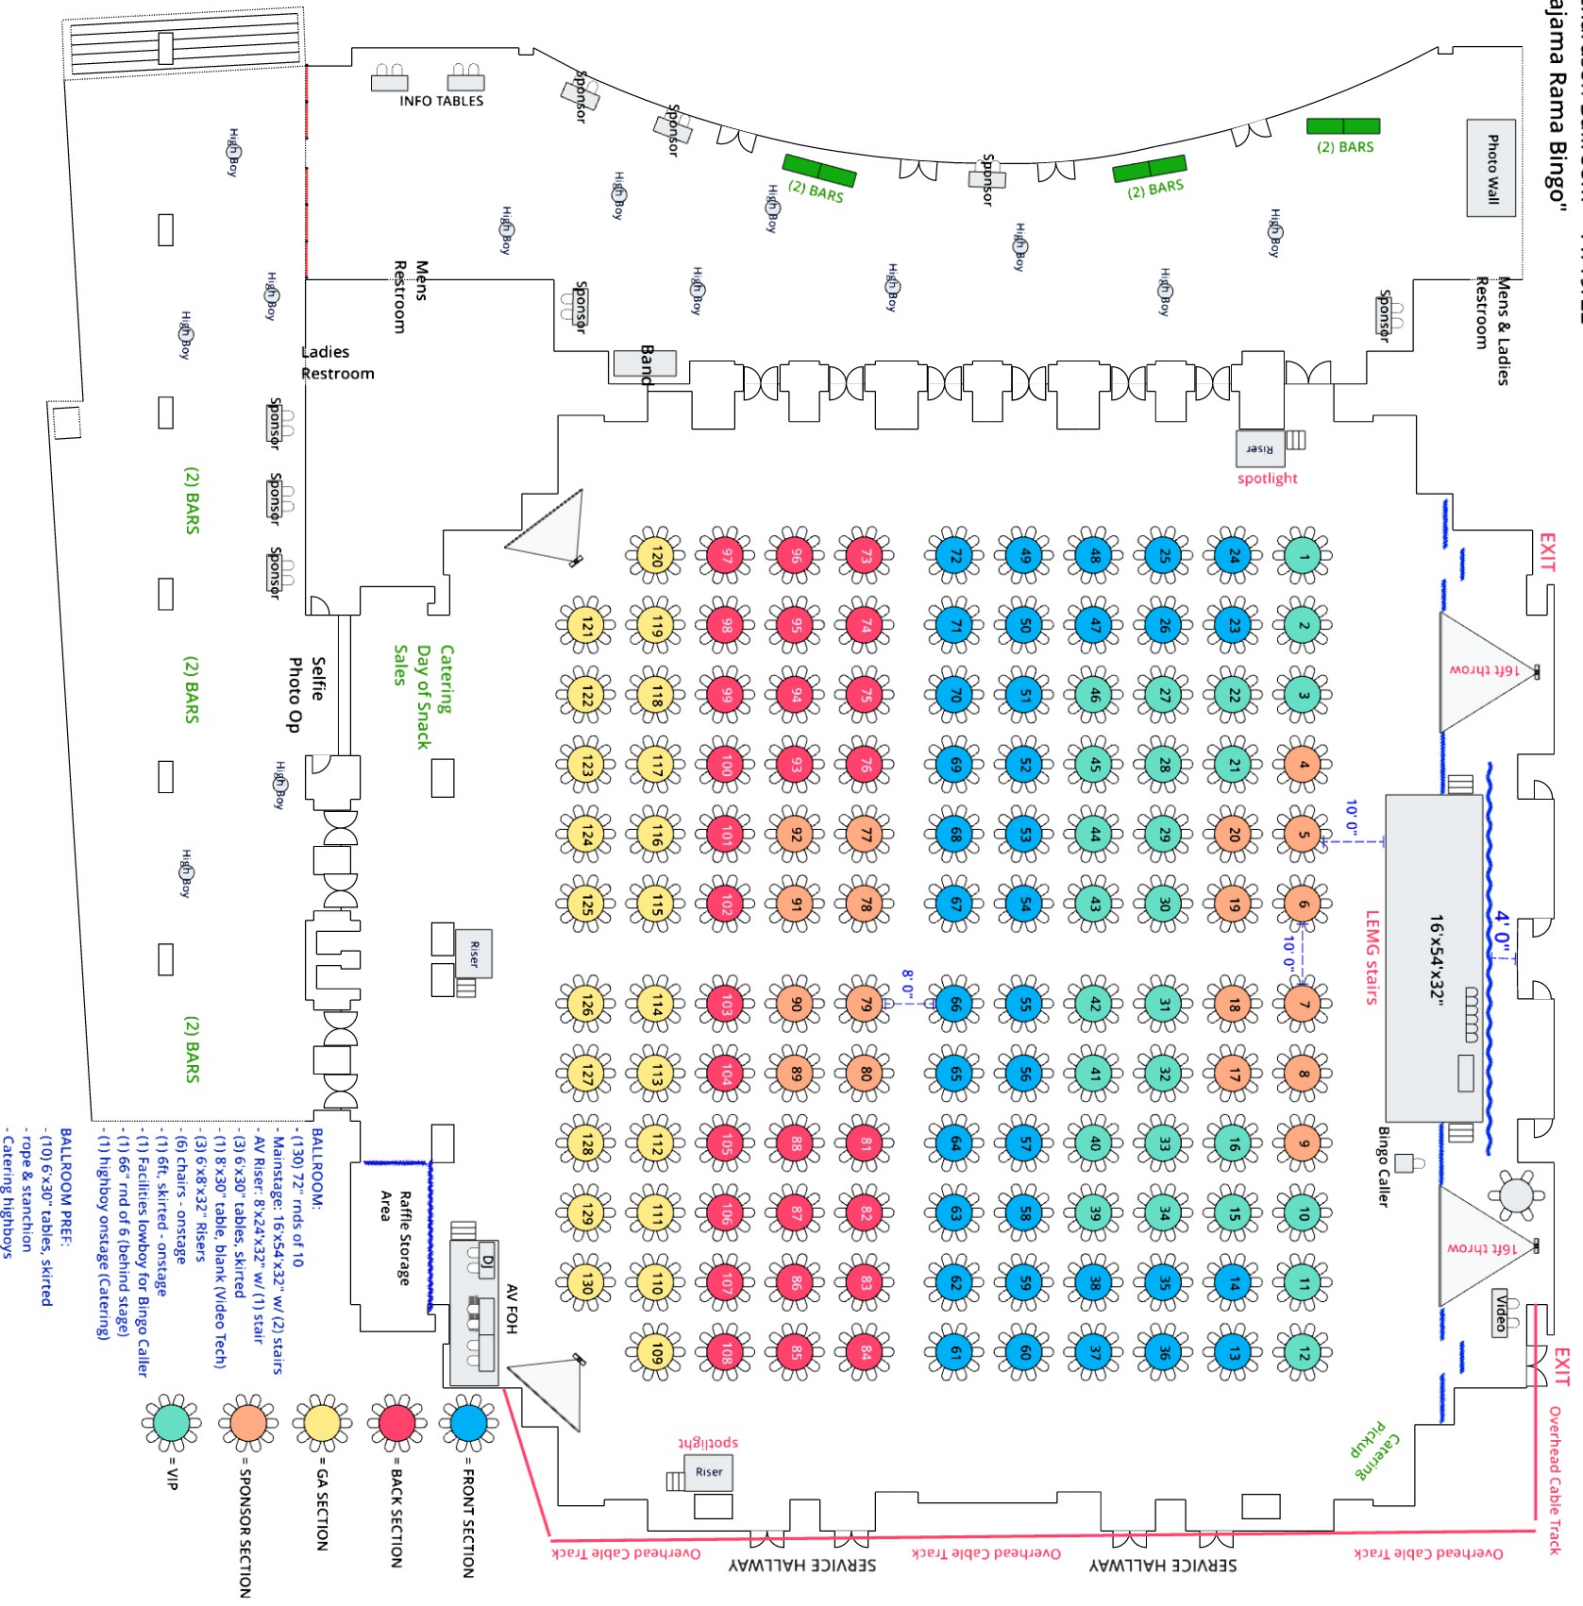

Richardson Ballroom -- 11/19/22
"Pajama Rama Bingo"

- = VIP
- = SPONSOR SECTION
- = GA SECTION
- = BACK SECTION
- = FRONT SECTION

20 Feet