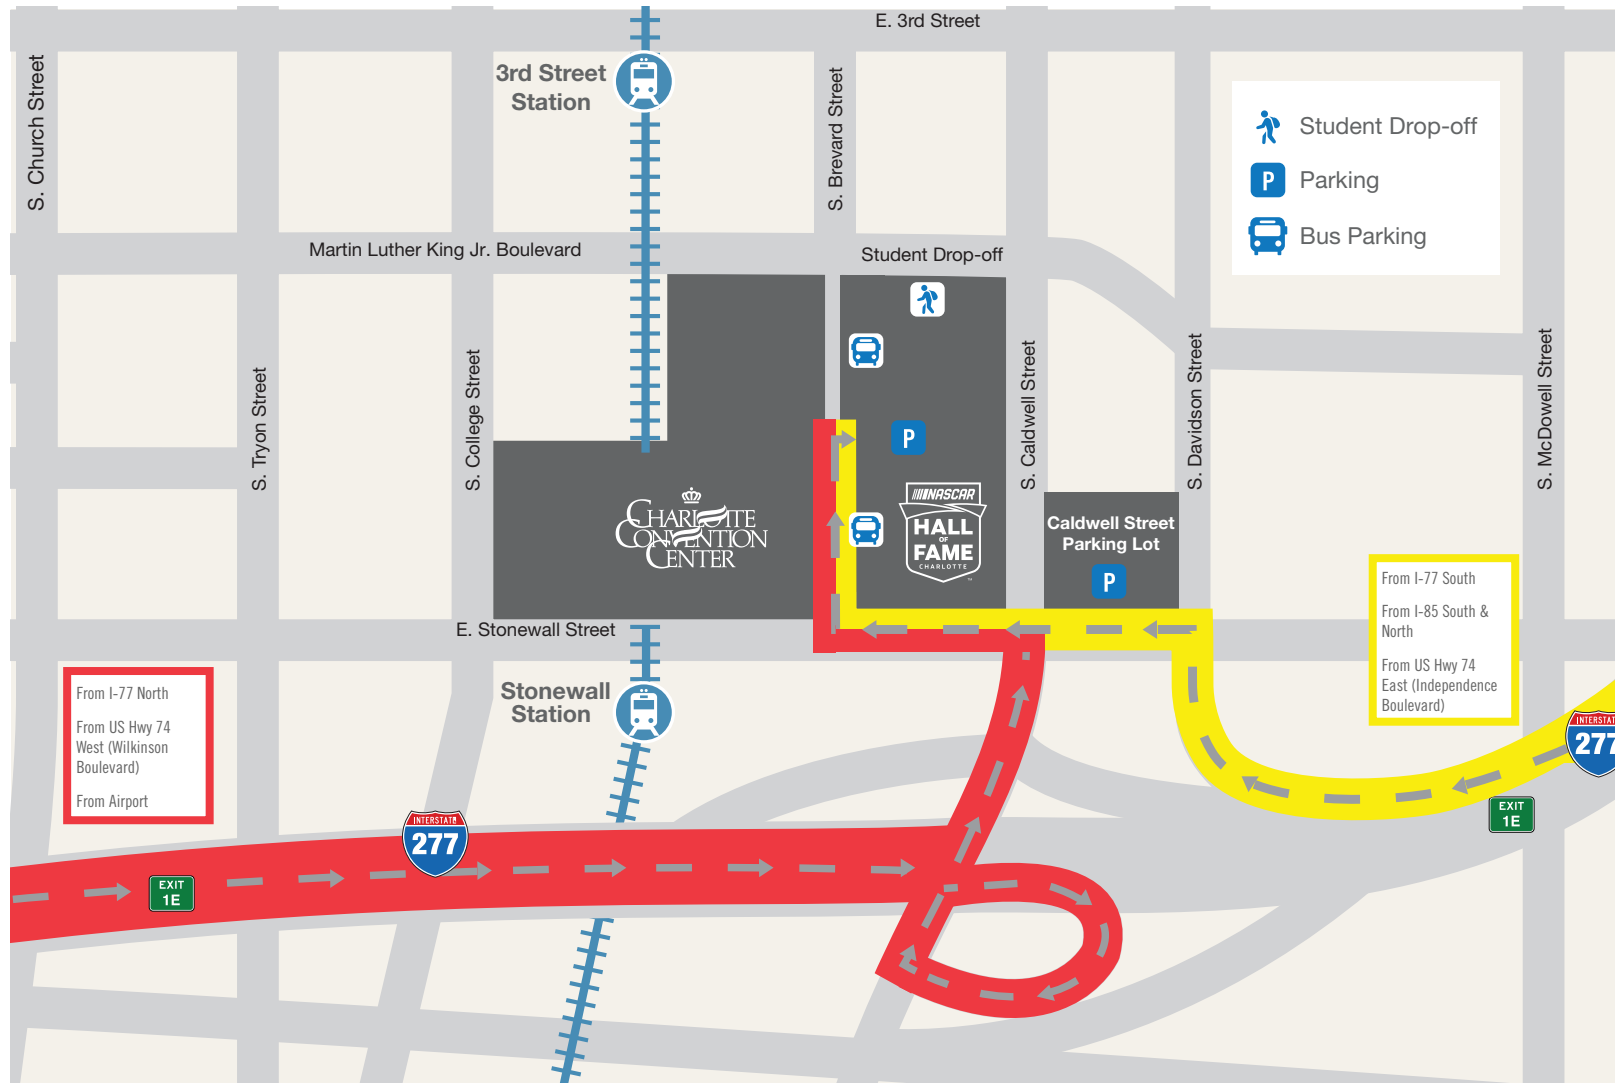

Charlotte Convention Center Parking

Parking Facilities

 Covered Parking

 Flat Surface Parking

- 1** **NASCAR Hall of Fame**
401 S. Brevard St.
- 2** **The Westin Charlotte**
601 S. College St.
- 3** **The Green**
425 S. Tryon St.
- 4** **Two Wells Fargo Center**
175 E. Martin Luther King Jr. Blvd.
- 5** **One Wells Fargo Center**
200 E. Martin Luther King Blvd.
- 6** **BB&T Center**
200 S. College St.
- 7** **Charlotte Plaza**
200 E. 4th St.
- 8** **Hilton Garden Inn Charlotte Uptown/
Hampton Inn Charlotte Uptown**
508 E. Martin Luther King Jr. Blvd.
- 9** **AT&T Plaza**
300 S. Brevard St.

- A** 510 S. Caldwell St.
- B** 510 S. College St.
- C** 418 E. 4th St.

**Charlotte's
got a lot.**

NASCAR HALL OF FAME PARKING MAP

NASCAR Hall of Fame Parking Deck

- \$4 first ½ hour
- \$2 each additional ½ hour
- \$20 daily max
- \$10 max if in after 5 p.m.

Caldwell Street Parking Lot

- Saturday & Sunday only
- \$10 daily

SPECIAL EVENTS
Special event parking rates may apply to the parking deck and/or the lot and are subject to change.